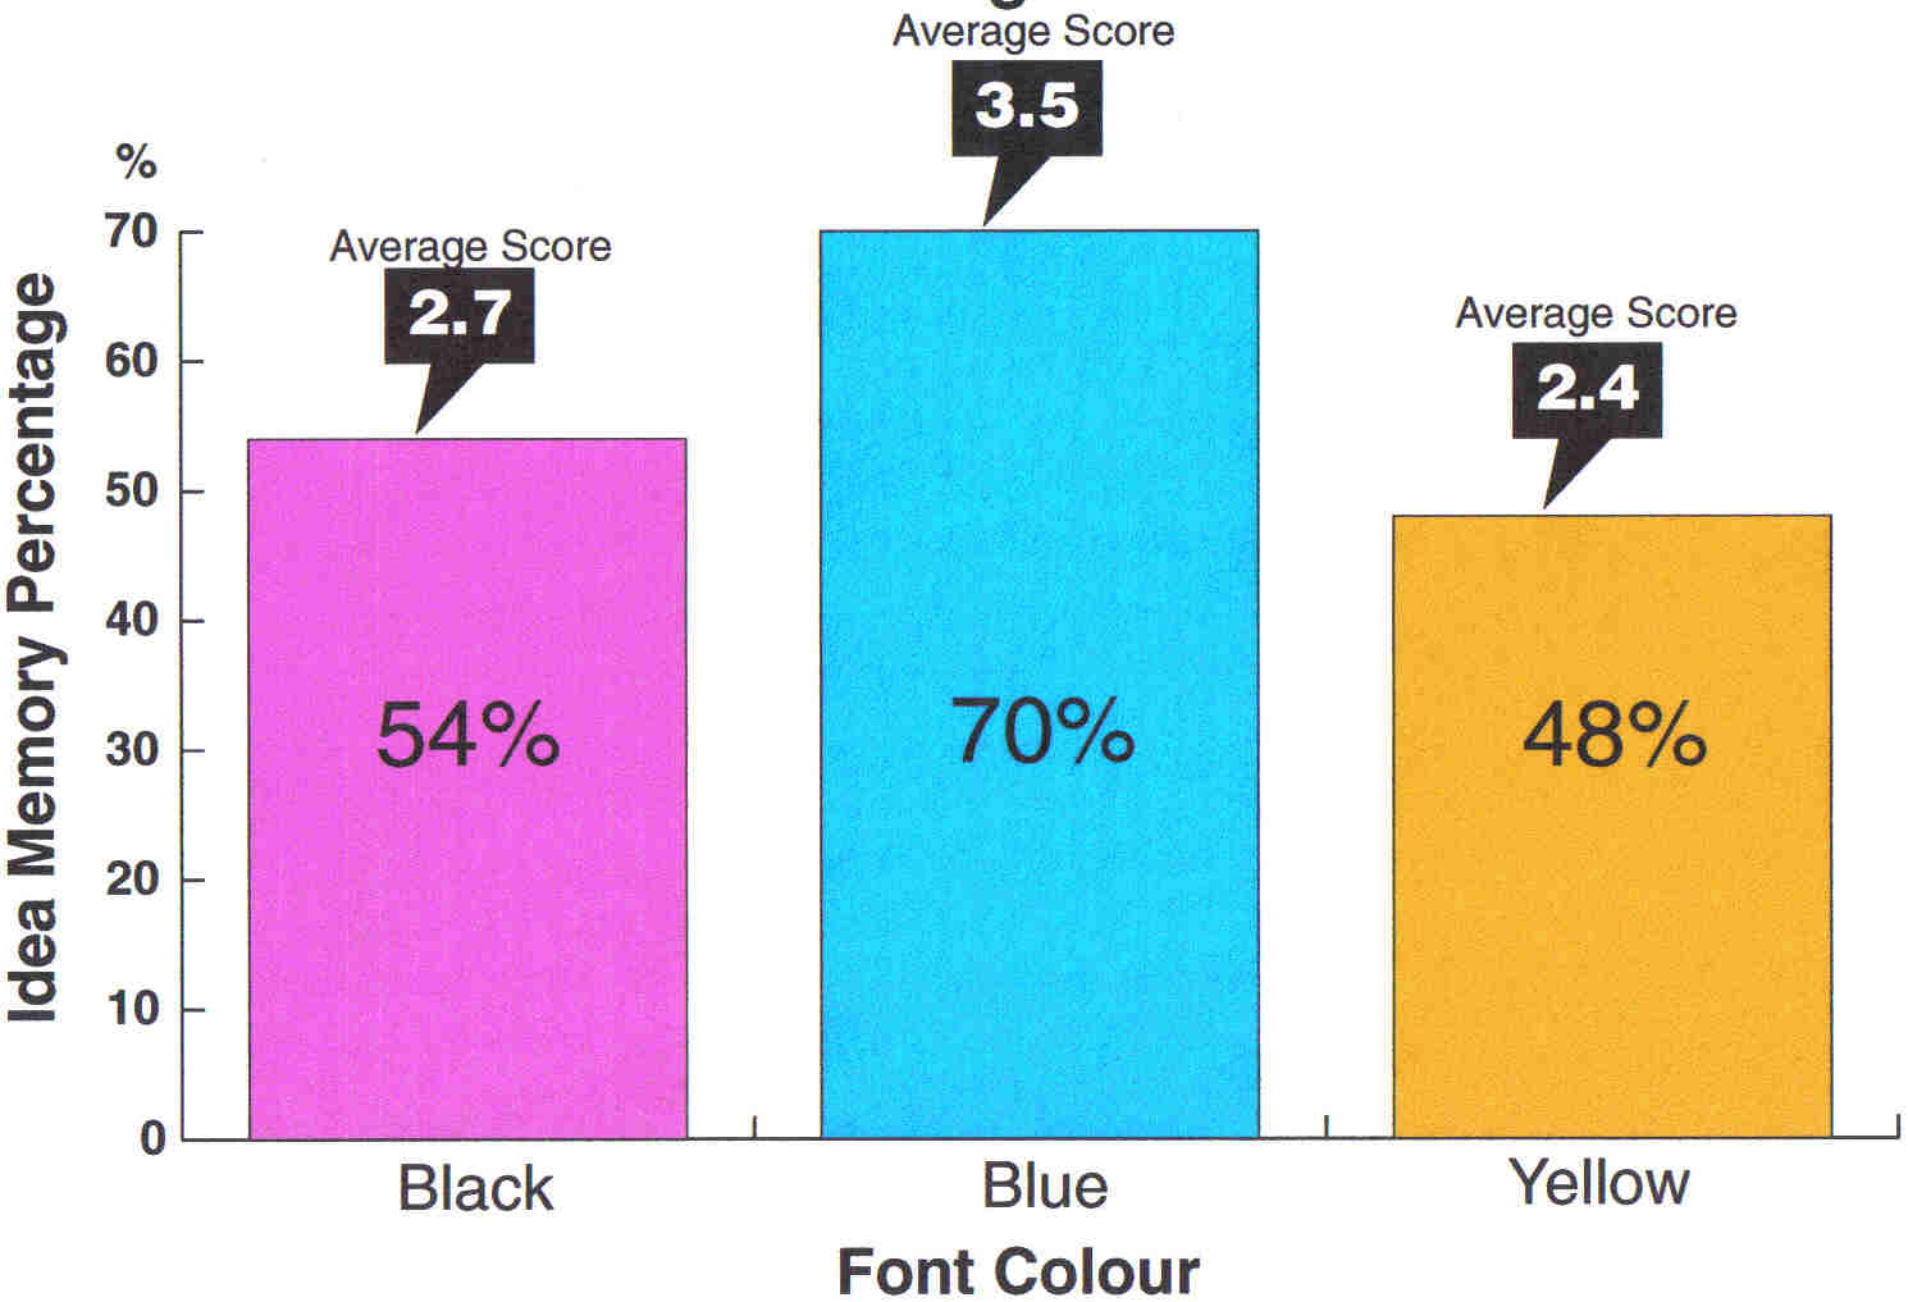

Effect of the Font Size on the Idea Memory Percentage of a Middle-Aged Reader

Effect of the Font Type on the Idea Memory Percentage of a Middle-Aged Reader

Effect of the Font Colour on the Idea Memory Percentage of a Middle-Aged Reader

Effect of the Column Width on the Idea Memory Percentage of a Middle-Aged Reader