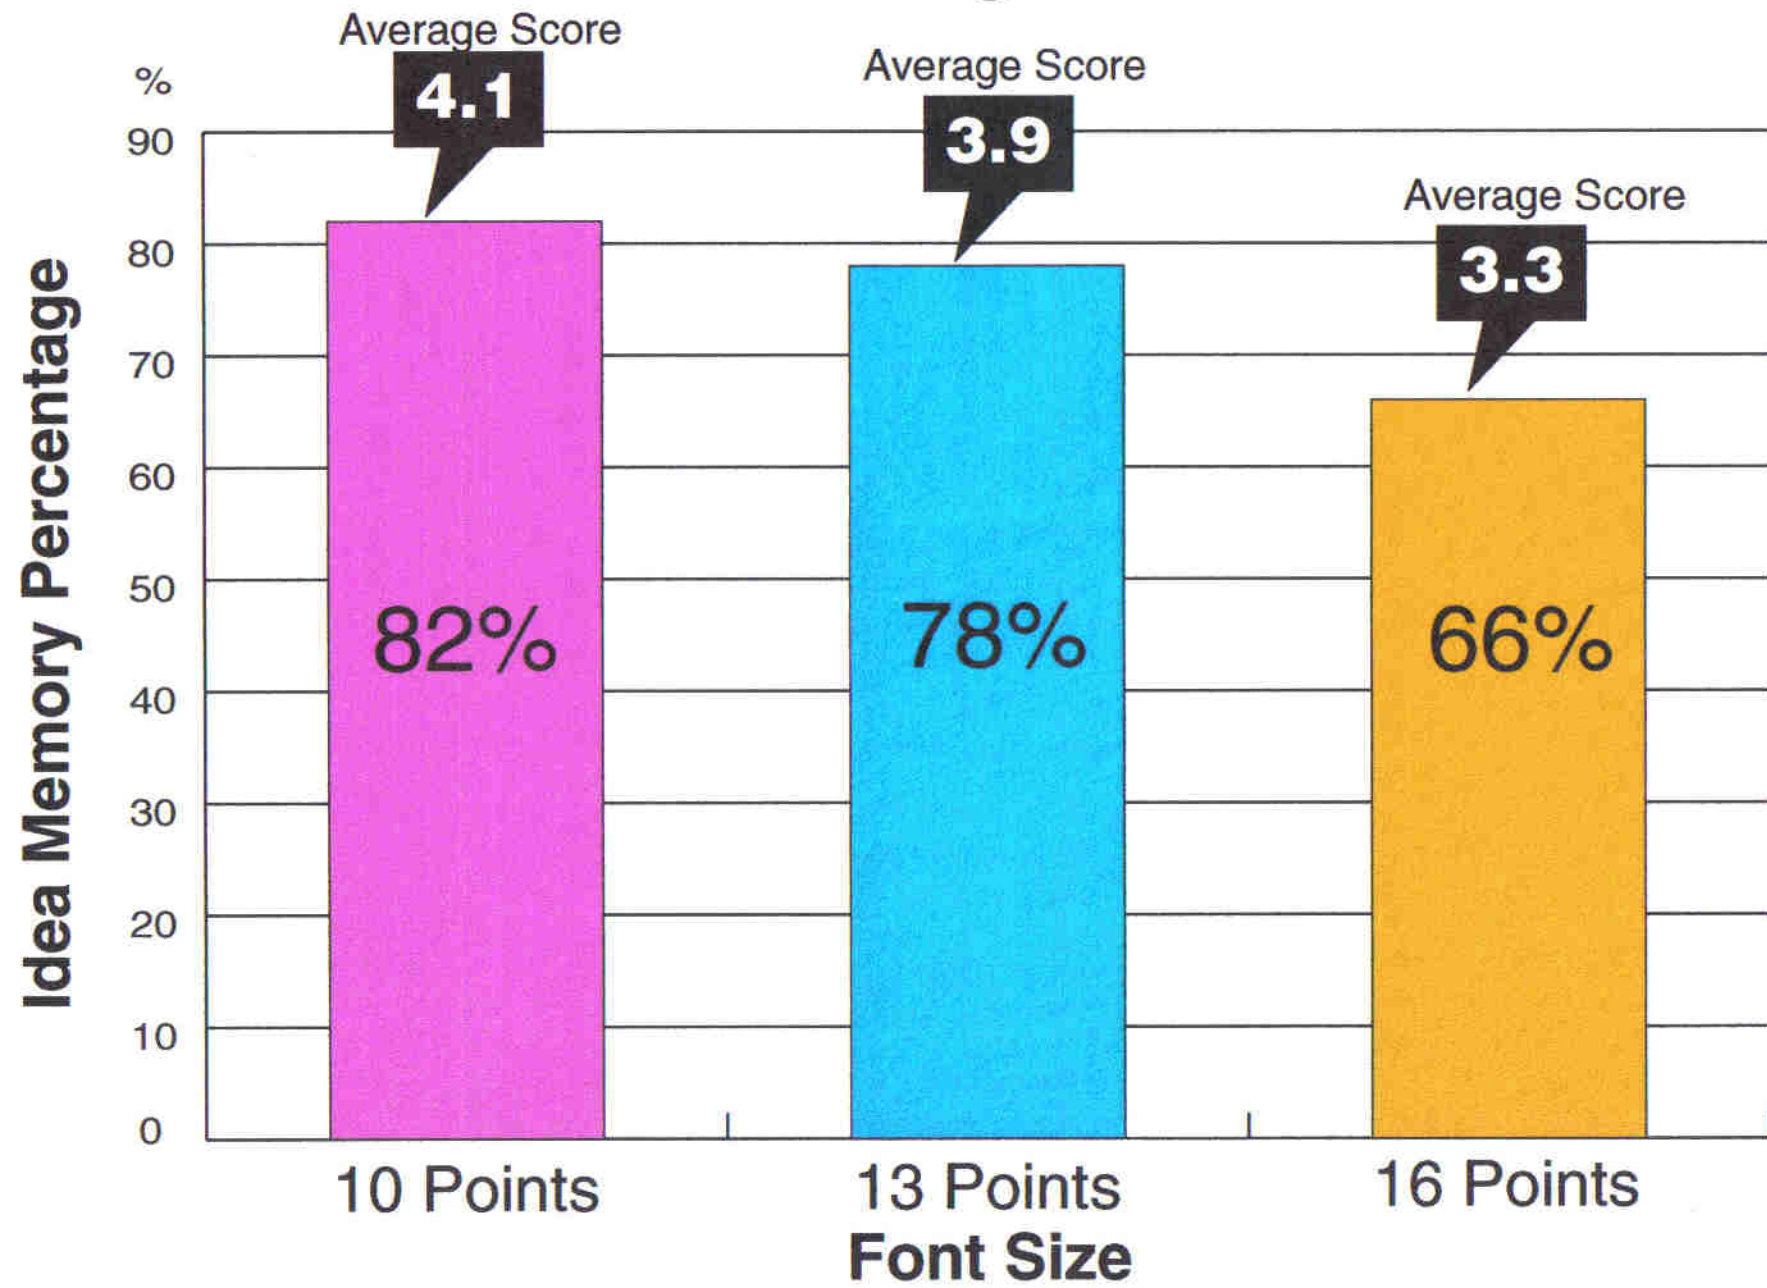

Effect of the Font Size on the Idea Memory Percentage of a Middle-Aged Reader

Effect of the Font Type on the Idea Memory Percentage of a Middle-Aged Reader

Effect of the Font Colour on the Idea Memory Percentage of a Middle-Aged Reader

Effect of the Column Width on the Idea Memory Percentage of a Middle-Aged Reader