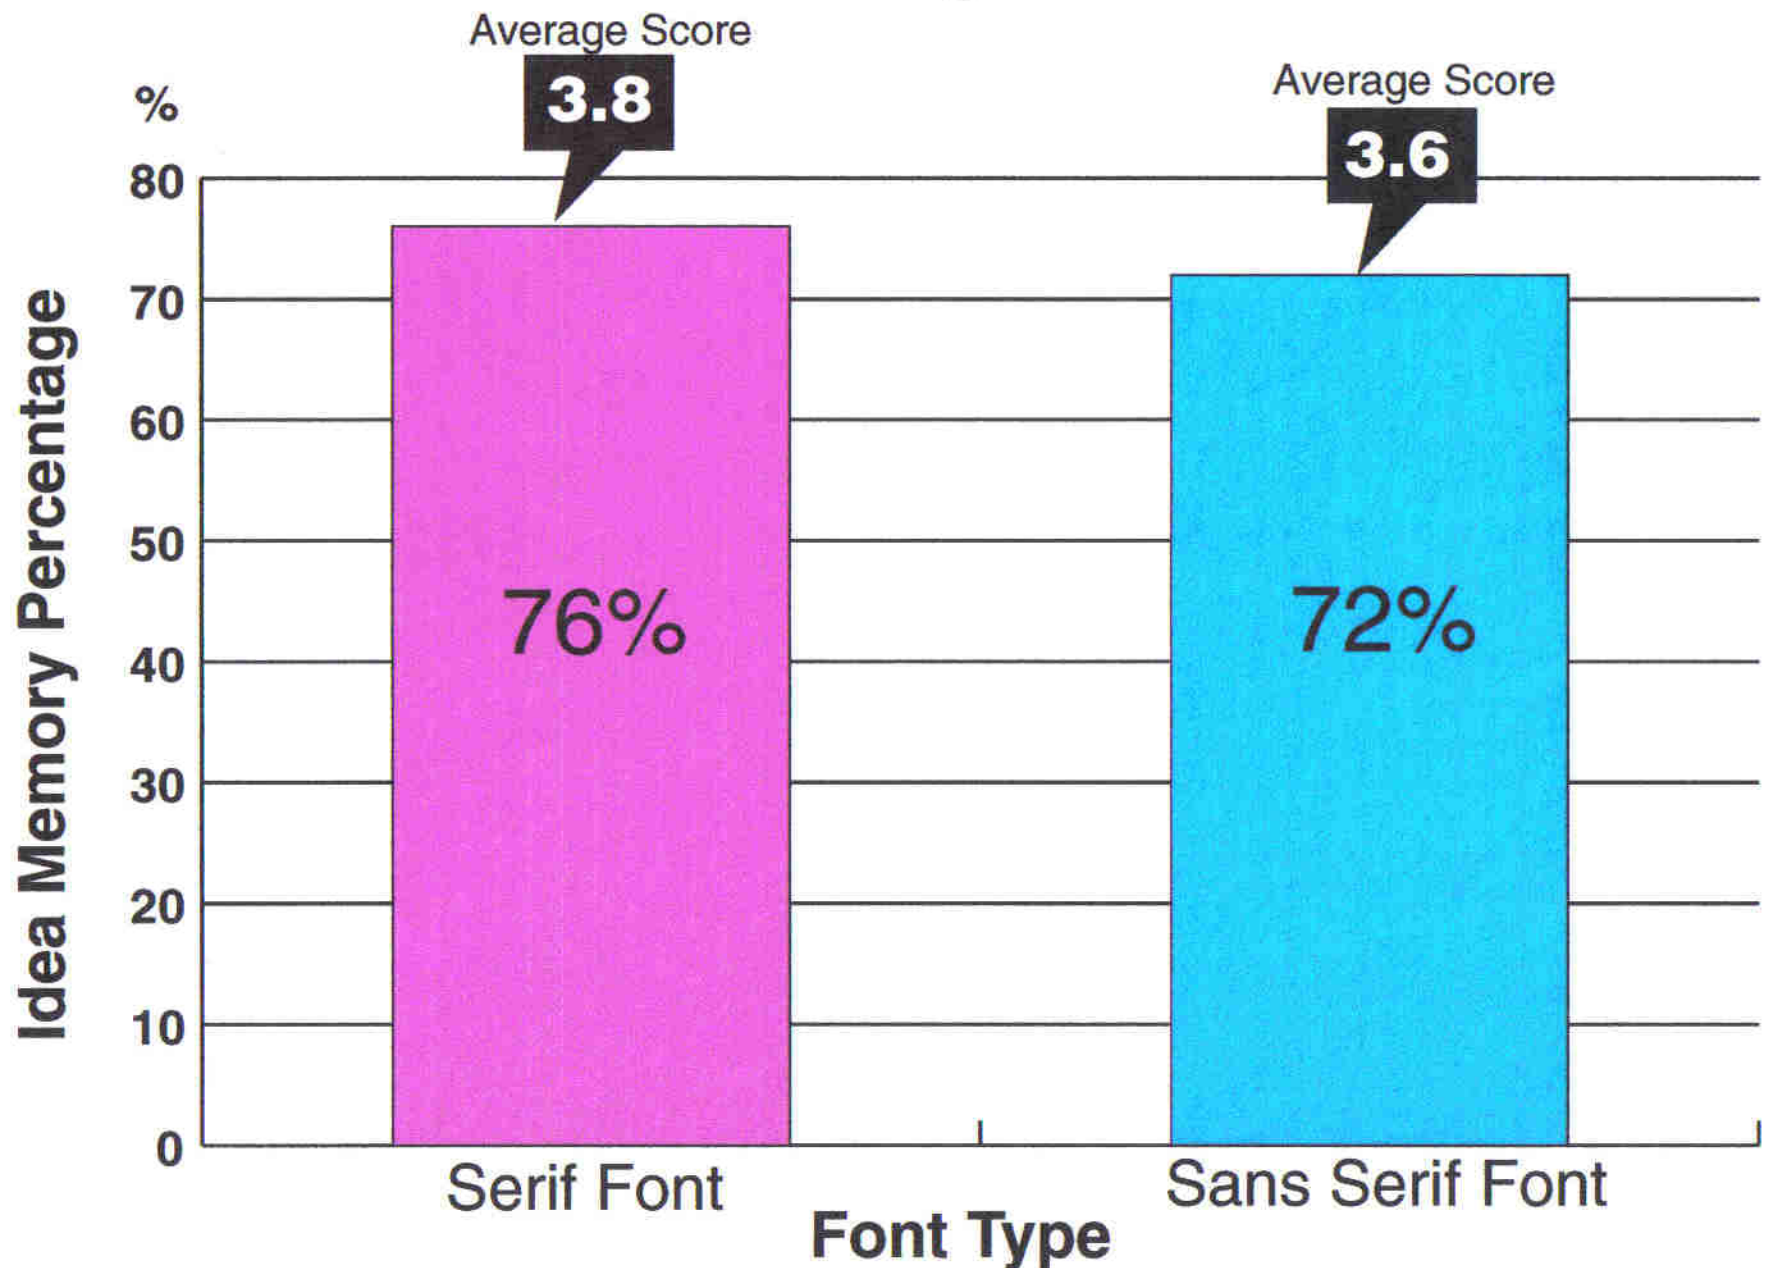

Effect of the Font Size on the Idea Memory Percentage of a Middle-Aged Reader

Effect of the Font Type on the Idea Memory Percentage of a Middle-Aged Reader

Effect of the Font Colour on the Idea Memory Percentage of a Middle-Aged Reader

Effect of the Column Width on the Idea Memory Percentage of a Middle-Aged Reader